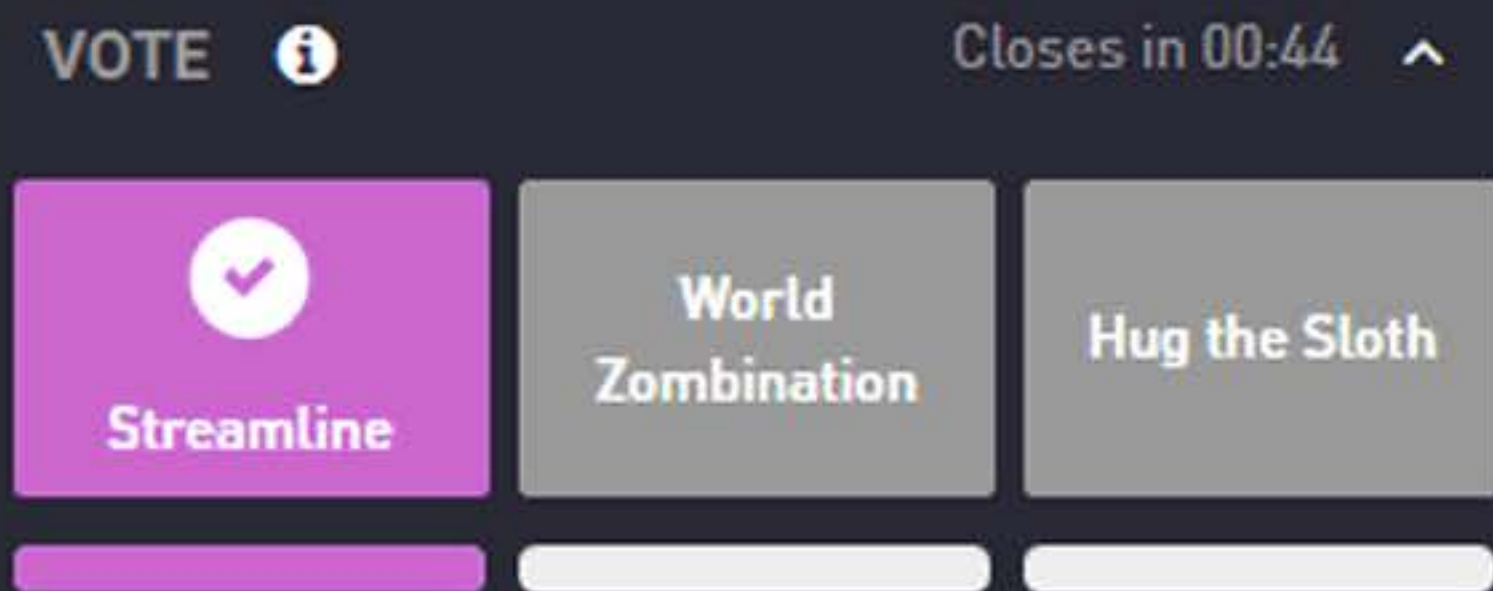

< **SET THE TIME LIMIT FOR YOUR VOTE** ②

Option: Name:

-
-
-

③

**FOR EXAMPLE START
A VOTE FOR WHICH GAME
TO PLAY NEXT!**

+ [ADD A NEW OPTION](#)

- ✕
- ✕
- ✕

**VIEWERS WILL SEE THIS ON
YOUR STREAMOTE PAGE.
THEY CAN CLICK TO VOTE
FOR THEIR CHOICE.**

**THE VOTE WILL BECOME
PURPLE AND THE BOTTOM BARS
CHANGE DEPENDING ON THE
AMOUNT OF PEOPLE WHO
VOTED FOR THIS CHOICE.**

BINGO

1 CHOOSE YOUR PREFERRED BINGO BOARD SIZE

Bingo Board Size:

3X3

4X4

5X5

DELETE ALL

START BINGO

3 START THE BINGO OR DELETE TO START OVER

Option: Name:

1.

2 Kills

X

2.

Death