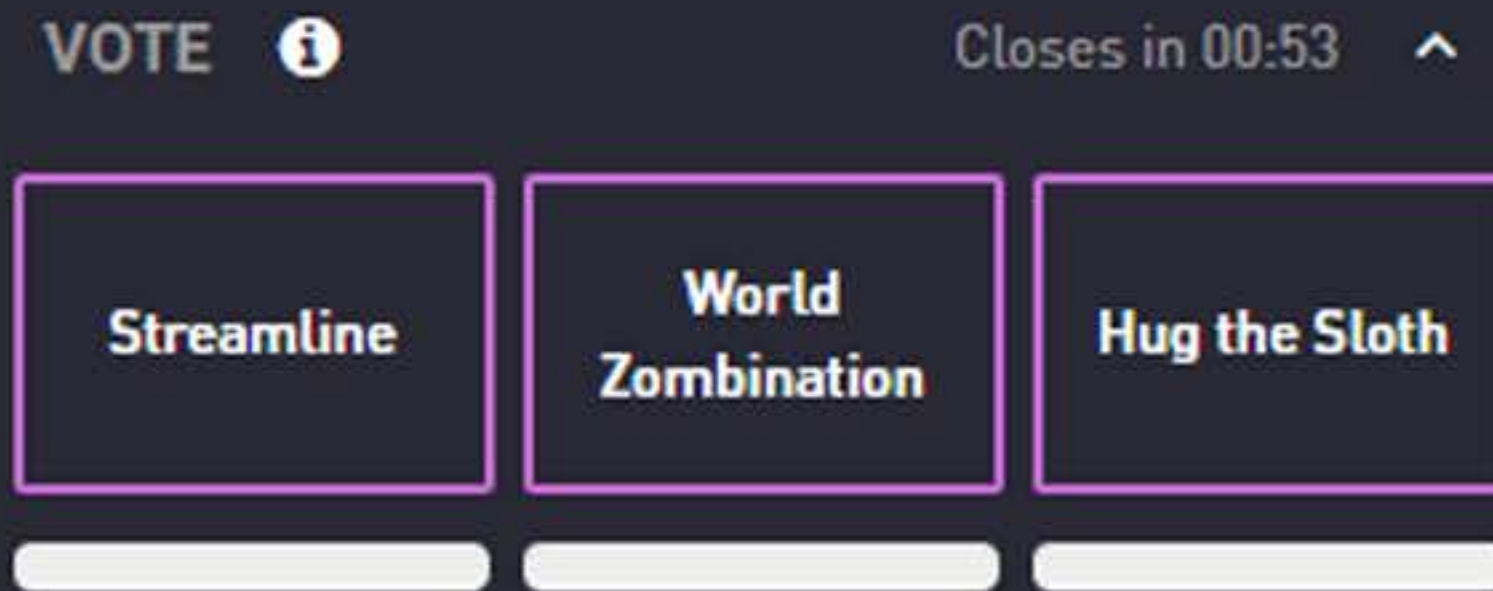

< **SET THE TIME LIMIT FOR YOUR VOTE** ②

Option: Name:

-
-
-

③

**FOR EXAMPLE START
A VOTE FOR WHICH GAME
TO PLAY NEXT!**

+ [ADD A NEW OPTION](#)

- ✕
- ✕
- ✕

**VIEWERS WILL SEE THIS ON
YOUR STREAMOTE PAGE.
THEY CAN CLICK TO VOTE
FOR THEIR CHOICE.**

**THE VOTE WILL BECOME
PURPLE AND THE BOTTOM BARS
CHANGE DEPENDING ON THE
AMOUNT OF PEOPLE WHO
VOTED FOR THIS CHOICE.**

BINGO

1 CHOOSE YOUR PREFERRED BINGO BOARD SIZE

Bingo Board Size:

3X3

4X4

5X5

DELETE ALL

START BINGO

3 START THE BINGO OR DELETE TO START OVER

Option: Name:

1.

2 Kills

X

2.

Death